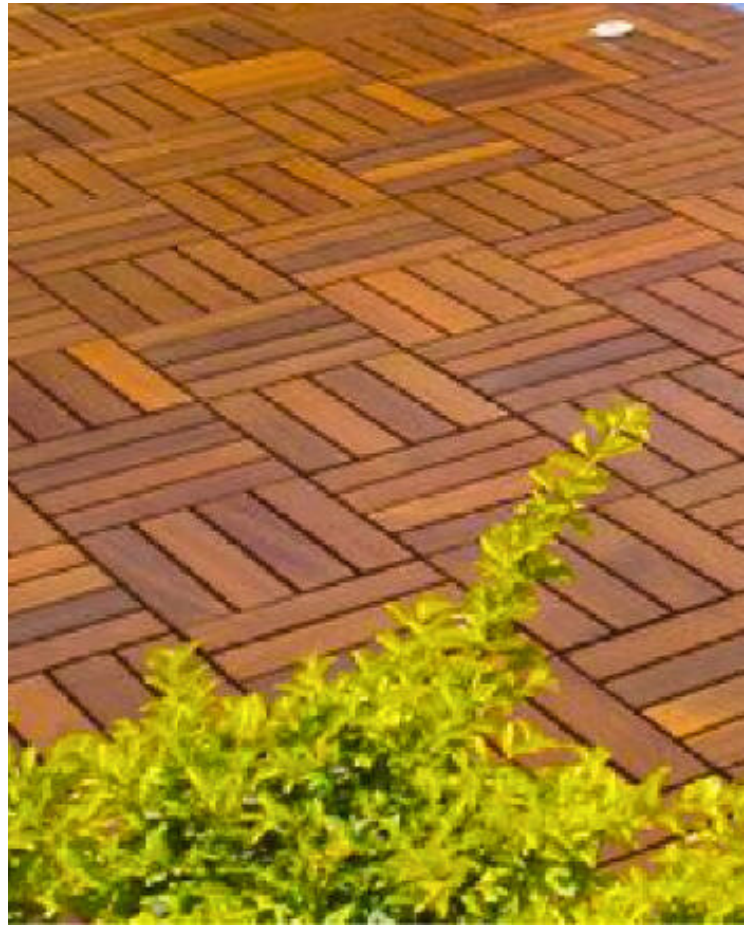

JAVA TEAK DECKING PLANKS

Dimension :
19MM X 90MM X RL

CUMARU DECKING PLANKS

Dimension: 21MM X 90MM X RL

IPE DECKING TILES

Dimensions
32MM X 295 X 295
29MM X 255 X 576

Get in Touch

For more information or queries about our services