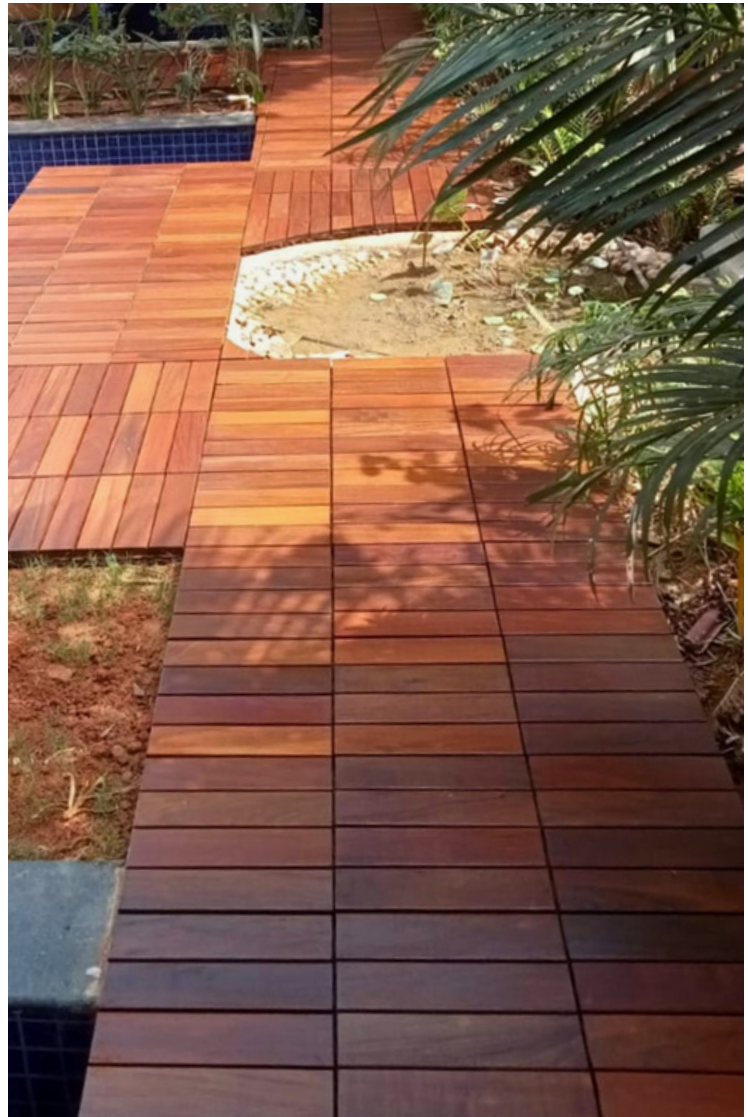

JAVA TEAK DECKING PLANKS

Dimension :
19MM X 90MM X RL

CUMARU DECKING PLANKS

Dimension: 21MM X 90MM X RL

IPE DECKING TILES

Dimensions
32MM X 295 X 295
29MM X 255 X 576

Get in Touch

For more information or queries about our services