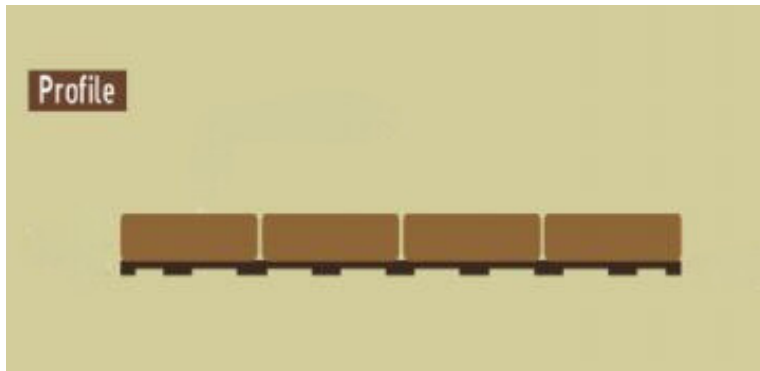

JAVA TEAK DECKING PLANKS

Dimension :
19MM X 90MM X RL

CUMARU DECKING PLANKS

Dimension: 21MM X 90MM X RL

IPE DECKING TILES

Dimensions
32MM X 295 X 295
29MM X 255 X 576

Get in Touch

For more information or queries about our services