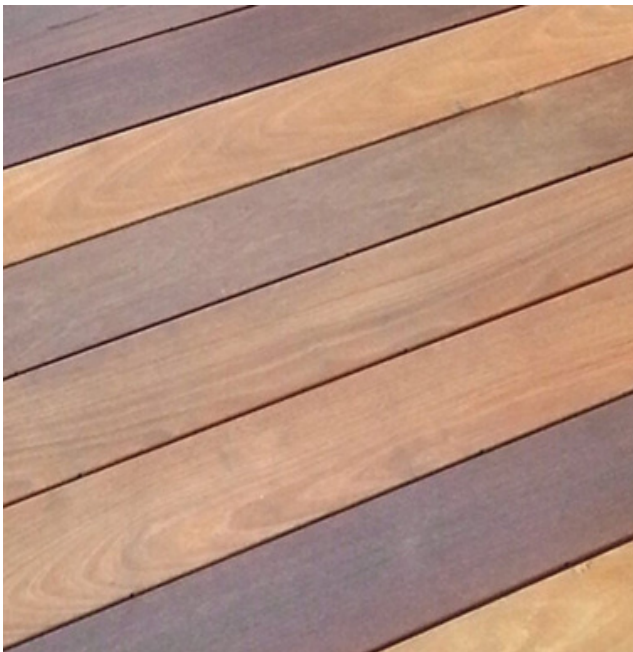

ELEGANCE LIVING

ENHANCING OUTDOOR SPACES WITH EXPERT WOOD SERVICES

REAL WOOD DECKING PLANKS AND DECKING TILES

A UNIQUE RANGE OF PROMISING PRODUCTS

IPE DECKING PLANKS

Dimension :
19MM X 90MM X RL
19MM X 140MM X RL