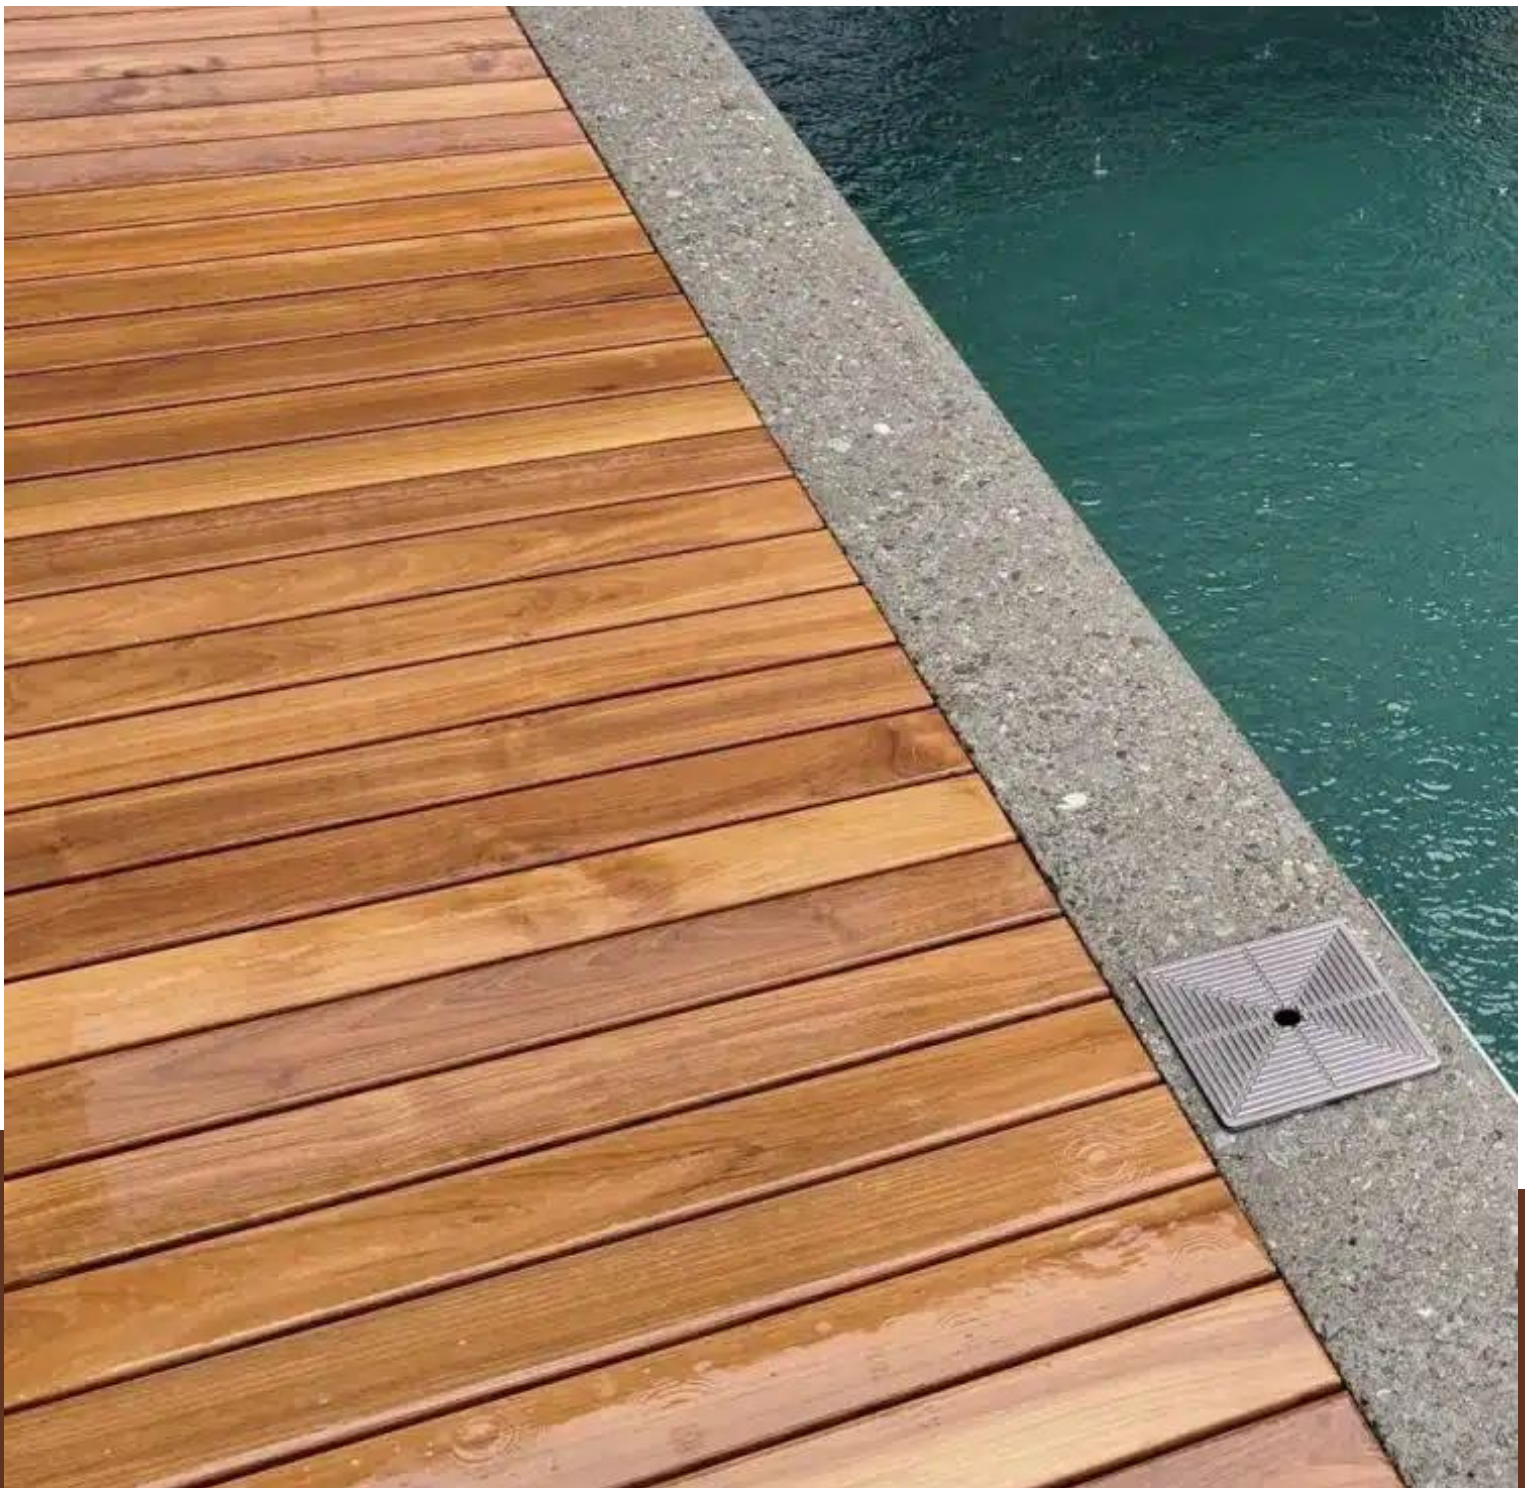

ELEGANCE LIVING

ENHANCING OUTDOOR SPACES WITH EXPERT WOOD SERVICES

REAL WOOD DECKING PLANKS AND DECKING TILES

A UNIQUE RANGE OF PROMISING PRODUCTS

IPE DECKING PLANKS

Dimension :
19MM X 90MM X RL
19MM X 140MM X RL

JAVA TEAK DECKING PLANKS

Dimension :
19MM X 90MM X RL

CUMARU DECKING PLANKS

Dimension: 21MM X 90MM X RL

IPE DECKING TILES

Dimensions
32MM X 295 X 295
29MM X 255 X 576

Get in Touch

For more information or queries about our services